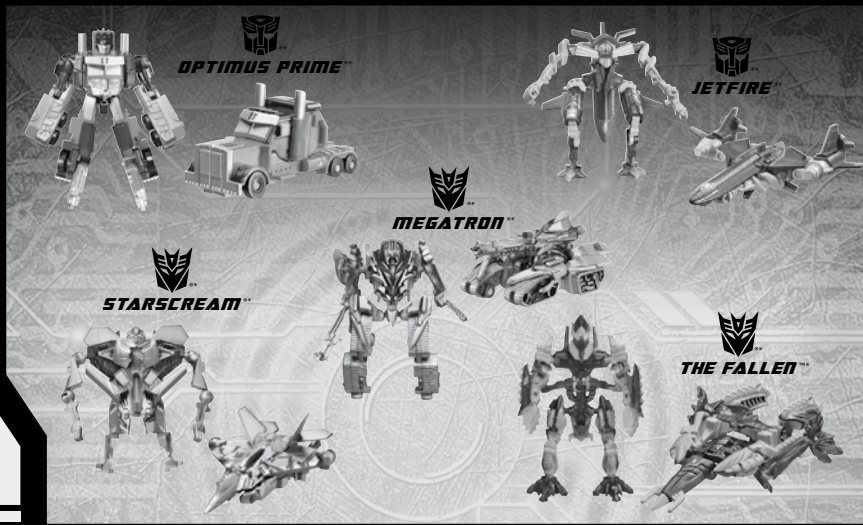

# TRANSFORMERS®

LEVEL: 0 1 2 3 4 5  
VERY EASY

NOTE: Some parts are made to detach if excessive force is applied and are designed to be reattached if separation occurs. Adult supervision may be necessary for younger children.

AGES 5+  
19992

TRANSFORMERS.COM